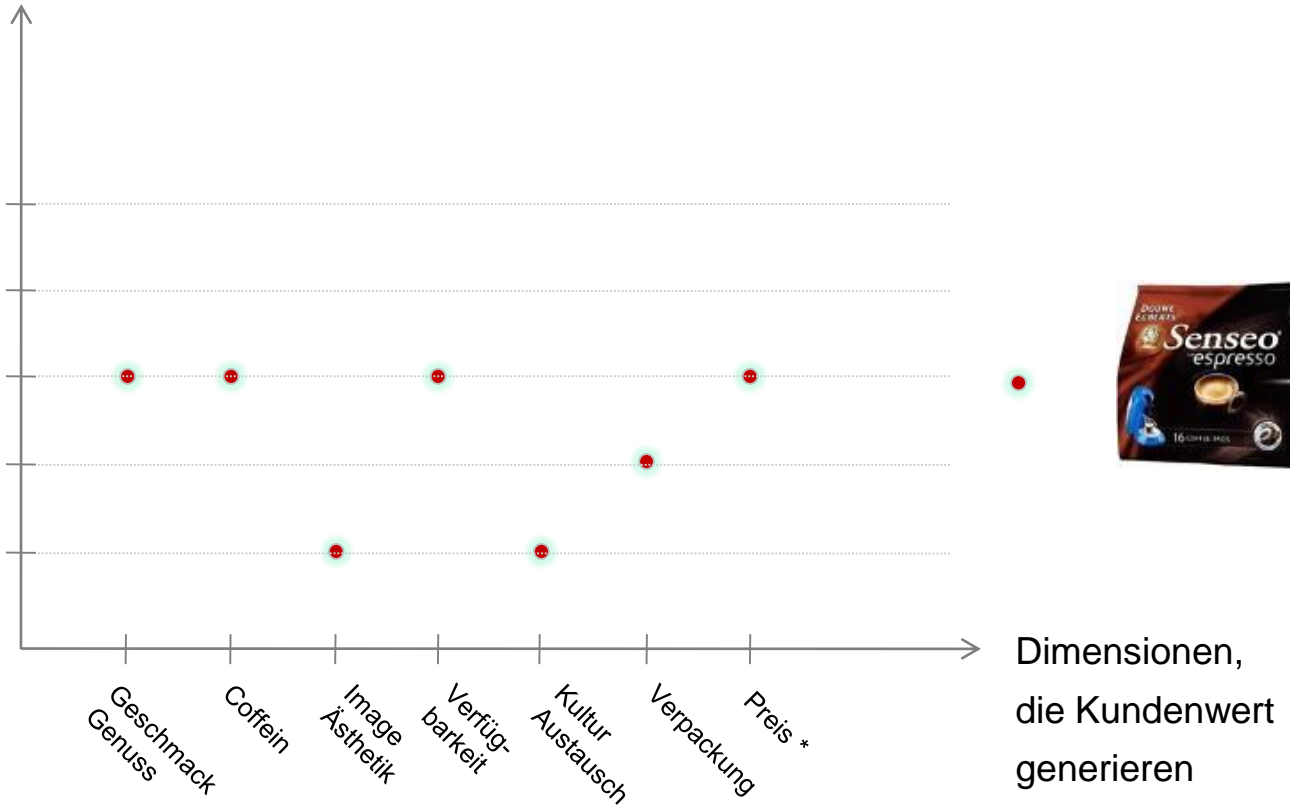

## Customer Experience Design \_ Kaffeepads Senseo original

Kundenwert = Customer Value

Dimensionen,  
die Kundenwert  
generieren

## Customer Experience Design \_ Kaffeepads Senseo original

Kundenwert = Customer Value

## Customer Experience Design

Kundenwert = Customer Value